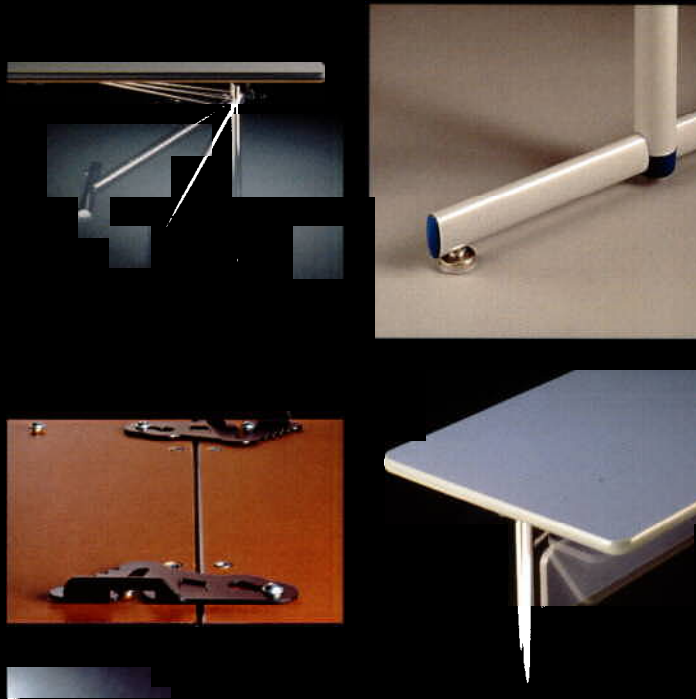

Portico Tables

KI's Portico table offers a unique blend of versatility and value. ■ Regardless of the application, conservative to festive, Portico is the ideal choice by virtue of its clean lines and trim pieces, on the base, that can be color matched to the 15 vinyl table edge colors. ■ Portico relies on the same proven, reliable folding mechanism used on KI's Barron table line. This flexible, high-value table satisfies all applications requiring folding, fixed or flip-top designs, modesty

panels, ganging, wire management, and modular table systems. ■ Bases are available in KI's standard powder-coated colors and chrome. Portico features six edge profiles in wood, self-edge, vinyl or rigid PVC.