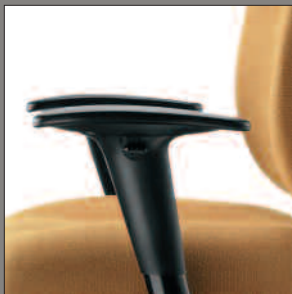

Adjustable T-Arm