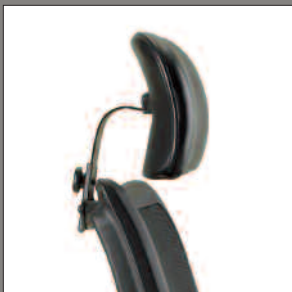

Optional headrest
(high-back only)