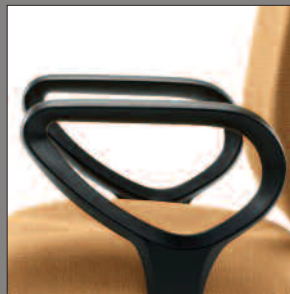

Does low price mean fewer adjustment features? Absolutely not. Seat depth, arm height and arm width adjustments are options. Adjustable back height and back lock are standard.

Impress seating is available as a task chair, task stool or guest chair.

Impress task seating is available with four arm options: Pivoting T-Arm, Adjustable T-Arm, Loop Arm and Adjustable Loop Arm.

Pivoting T-Arm

Adjustable T-Arm

Loop Arm

Adjustable Loop Arm

Impress® Ultra Task Chairs

For Impress Ultra seating, we take the great comfort of Impress seating and improve upon it.

First, we add a mesh back. Mesh conforms to the unique curvature of your back.

Second, we cover the soft Impress seat with Soft Knit fabric. Soft Knit stretches two ways and is woven specifically for the Impress Ultra seat. The result ... no foam compression, which means an even softer sit. You'll realize the greatest comfort with Soft Knit fabric. But Impress Ultra seating can also be upholstered in KI in-grades, Pallas, COM, COV or leather.