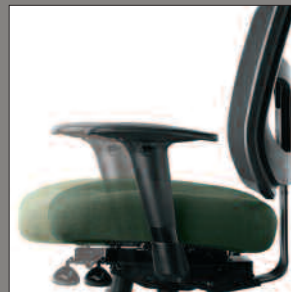

Impress Ultra seating is available in two task chair versions – high-back or mid-back – as a task stool and as a guest chair.

Seat-depth adjustability is a standard feature on the Ultra task chair. On the mid-back version, back height is also adjustable, and is standard.

Four arm options are available: Pivoting T-Arm, Adjustable T-Arm, Loop Arm and Adjustable Loop Arm.

Optional headrest
(high-back only)

Arm width adjustment

Seat depth adjustment

Back height adjustment
(mid-back only)