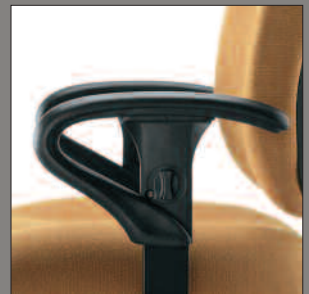

Does low price mean fewer adjustment features? Absolutely not. Seat depth, arm height and arm width adjustments are options. Adjustable back height and back lock are standard.

Impress seating is available as a task chair, task stool or guest chair.

Impress task seating is available with four arm options: Pivoting T-Arm, Adjustable T-Arm, Loop Arm and Adjustable Loop Arm.

Pivoting T-Arm

Adjustable T-Arm

Loop Arm

Adjustable Loop Arm

Impress® Ultra Task Chairs

Impress Ultra seating is available in two task chair versions – high-back or mid-back – as a task stool and as a guest chair.

Seat-depth adjustability is a standard feature on the Ultra task chair. On the mid-back version, back height is also adjustable, and is standard.