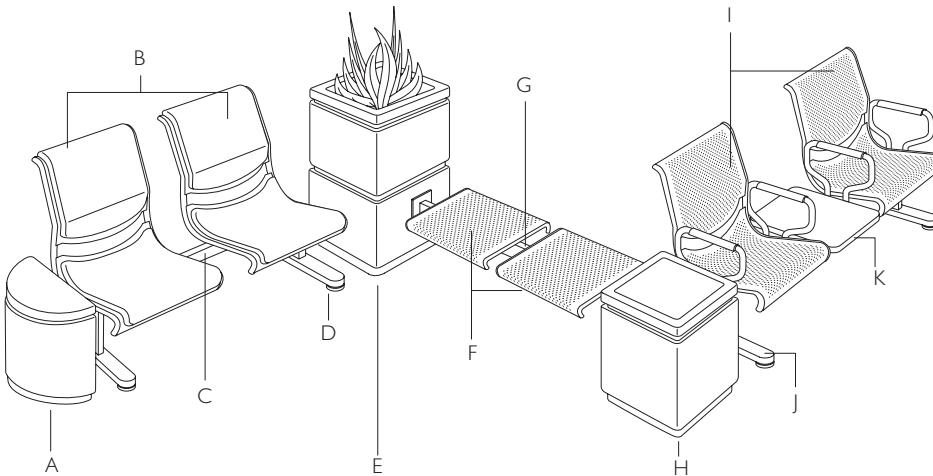

Versatile Promenade seating - multiple configurations for any setting.

- A. 19" half round fiberglass table element with fiberglass top.
- B. Upholstered seats.
- C. Steel mounting beam.
- D. Freestanding base.
- E. 19" square fiberglass planter element stacked 2 high. Beam-anchored on one side.
- F. Steel benches.
- G. Steel mounting beam anchored to fiberglass elements.
- H. 19" square fiberglass table element with plastic laminate top. Beam-anchored on one side.
- I. Steel seats with loop arms.
- J. Freestanding base.
- K. Plastic laminated beam-mounted table.

Versatile

Promenade public seating is a versatile system available for both indoors and outdoors. Its modular design and beam anchoring system offer endless configuration possibilities.

Mix and match these durable, classic components to create just the right solution for your space.