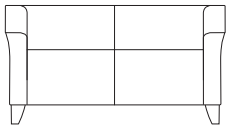

**Specifications**

**1801 Guest Chair**

W 23 D 25.5 H 32  
 Seat: W 19 D 18.25 H 19  
 Arm Height: 27 Midway  
 COM Ydg: 2.75  
 Weight: 50 lbs.

**6423 Lounge Chair**

W 30 D 31.5 H 30  
 Seat: W 22 D 20.5 H 18.5  
 Arm Height: 25 Midway  
 COM Ydg: 4.5  
 Weight: 75 lbs.

**6433 Loveseat**

W 52 D 31.5 H 30  
 Seat: W 44 D 20.5 H 18.5  
 Arm Height: 25 Midway  
 COM Ydg: 5.5  
 Weight: 120 lbs.

**6443 Sofa**

W 74 D 31.5 H 30  
 Seat: W 66 D 20.5 H 18.5  
 Arm Height: 25 Midway  
 COM Ydg: 7.5  
 Weight: 150 lbs.