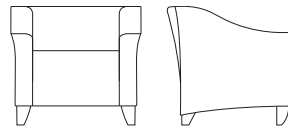

Four styles are available, including a guest chair, lounge chair, loveseat and sofa.

Add to that your best choice of wood finishes, leather and upholstery selections, and you have the makings for a unique furniture collection that not only adds a bit of spice and flair, but presents an inspiring array of design possibilities.

**The straight and narrow has a few new curves.**

Curves abound in this collection. With its sloping arms, arching back and tapered hardwood legs, Pomfret gives you the opportunity to combine beauty with comfort.

**Specifications**

**1801 Guest Chair**

W 23 D 25.5 H 32  
 Seat: W 19 D 18.25 H 19  
 Arm Height: 27 Midway  
 COM Ydg: 2.75  
 Weight: 50 lbs.

**6423 Lounge Chair**

W 30 D 31.5 H 30  
 Seat: W 22 D 20.5 H 18.5  
 Arm Height: 25 Midway  
 COM Ydg: 4.5  
 Weight: 75 lbs.