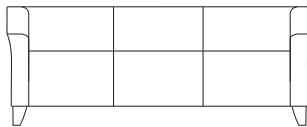

**Specifications**

**1801 Guest Chair**

W 23 D 25.5 H 32  
 Seat: W 19 D 18.25 H 19  
 Arm Height: 27 Midway  
 COM Ydg: 2.75  
 Weight: 50 lbs.

**6423 Lounge Chair**

W 30 D 31.5 H 30  
 Seat: W 22 D 20.5 H 18.5  
 Arm Height: 25 Midway  
 COM Ydg: 4.5  
 Weight: 75 lbs.

**6433 Loveseat**

W 52 D 31.5 H 30  
 Seat: W 44 D 20.5 H 18.5  
 Arm Height: 25 Midway  
 COM Ydg: 5.5  
 Weight: 120 lbs.

**6443 Sofa**

W 74 D 31.5 H 30  
 Seat: W 66 D 20.5 H 18.5  
 Arm Height: 25 Midway  
 COM Ydg: 7.5  
 Weight: 150 lbs.