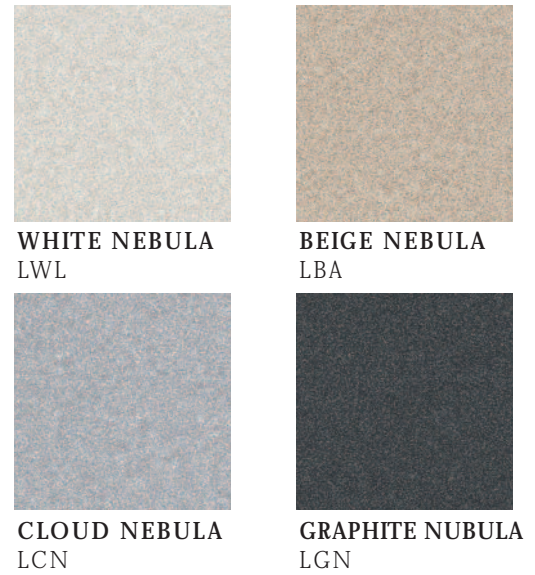

Laminate Finishes

Actual Samples and Replacement Cards

Available through the on-line literature ordering system at www.ki.com/literature or from your KI Sales Representative.

- Not all colors are available on all KI products.
- Please refer to KI Color Addendum for details.
- There may be slight variations in color, texture and finish between these samples and the actual product.

■ SOLIDS

■ NEBULA COLLECTION

■ WAVE COLLECTION

■ **EVOLV COLLECTION**

SILICON EVOLV
LSV

TUNGSTEN EVOLV
LTE

RADIUM EVOLV
LRE

TITANIUM EVOLV
LTV